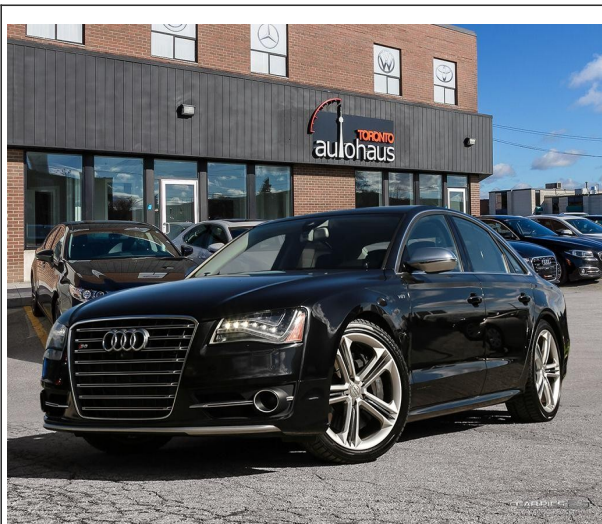

680 Rivermede Rd,
ON,, Concord, L4K 1Z2

Call Us Now

2013 Audi S8,2XDVD,Massage,Navigation

Stock# B06-26351	Transmission Automatic	Door Other/Don't Know	Exterior Black	Interior Black	Engine Other/ Don't Know	Miles 106,000

FEATURES & OPTIONS

Vehicle Description

2 Year Powertrain Warranty W/Unlimited Mileage Included *** Class, Luxury, Comfort, All Wheel Drive With Tremendous Power !!! 3.7sec 0-100km Is Beyond Impressive !!! This Gorgeous One Owner S8 Offers a Rare Rear Dual DVD With Separate Control Of Entertainment / Radio / Music & Etc..., Navigation, Rear 360 Camera View, Park Distance Control, Blind Spot Sensors, Multi Function Massage Seats, Privacy Power Shades, Leather W/ Power & Memory Cooled & Heated Option, Power Folding Mirrors, All Power Options & Much More....

1. ---
2. Toronto Autohaus Ltd - Client Care Package Included at No Additional Charge
3. 36 Days Full Coverage
   - Safety & Emission
   - History Report
   - Detailing

Financing Starts From 4.69%* O.A.C. & Up To 96 Months Term. Good Credit or Bad Credit our financing team will work on making your payments to your affordability. Visit www.torontoautohaus.com for application

---

We Include Worry Free 36 Days Warranty & Offer Up To 4 Years Extended Options at Wholesale Price

---

No Administration Fees !!!No Certification Fees !!! We conduct daily research & monitor our competition which allows us to have most competitive pricing and takes away your stress of negotiations. *For information or to book a test drive please call or text our support team at 647-870-7879*